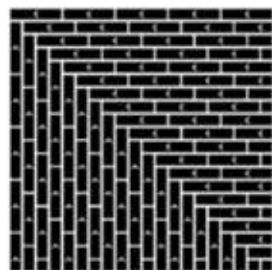

# HOW TO INSTALL

MALAHIDE

Trent

QUARTER TURN

HERRINGBONE

ASHLAR

SEMI ASHLAR

RANDOM PLANK