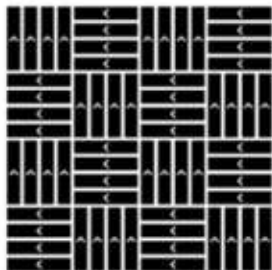

# HOW TO INSTALL

MALAHIDE

Trent

QUARTER TURN

HERRINGBONE

ASHLAR

SEMI ASHLAR

RANDOM PLANK